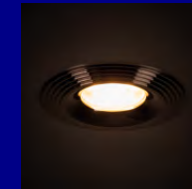

Kanlux

**DECORATIVE
RING**

**Kanlux
LIGLO DSO**

Kanlux

Kanlux **LIGLO DSO**
is available in three colours.

LIGLO DSO W **35776**
white

LIGLO DSO BC **35775**
black chrome

LIGLO DSO B **35777**
black

Kanlux

KANLUX LIGLO
is a range of elegant
and modern ceiling lights.

Kanlux

**A perfect match for Scandinavian
or minimalist style interiors.**

Technical data:

Rated voltage [V]: 12 AC; 12 DC; 220-240 AC
Maximum power [W]: max 10 W (LEDs only)
Electric shock protection class: II/III
Light source: MR16 LED / PAR16 LED
Cap: Gx5,3/GU10
Enclosure material: Aluminium alloy
IP class: 20
Mounting hole [mm]: $\text{Ø}68$